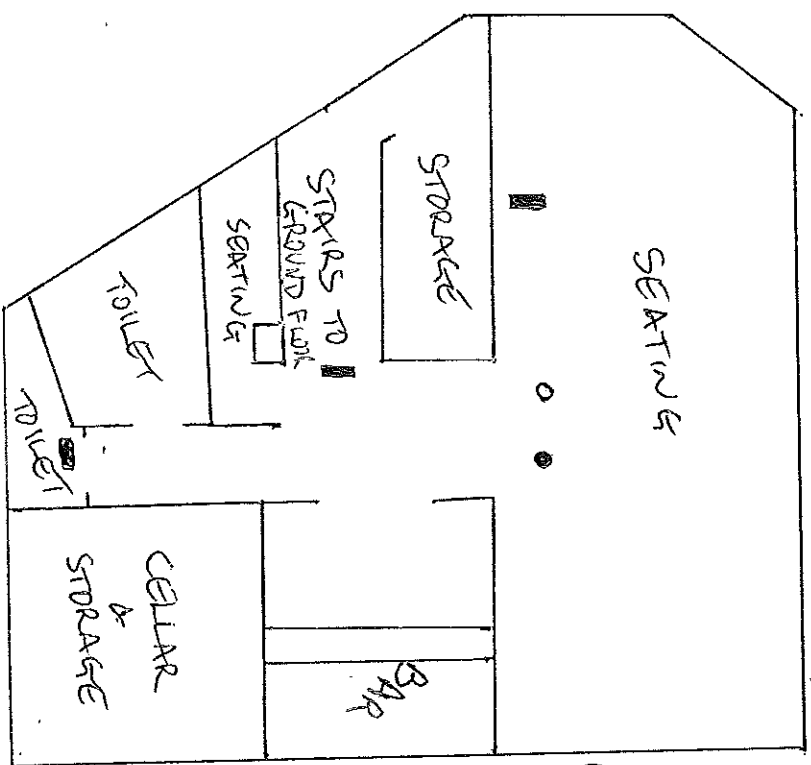

199 KETTERING ROAD, NORTHAMPTON
 SCALE 1CM TO 100CM

- = HEAT / SMOKE DETECTOR
- = EMERGENCY LIGHTING
- = FIRE BELL
- X = FIRE BLANKET / EXTINGUISHER

NB - MORE EXTINGUISHERS ARE BEING PURCHASED

Northampton
 Borough Council
 22 NOV 2012
 LICENSING