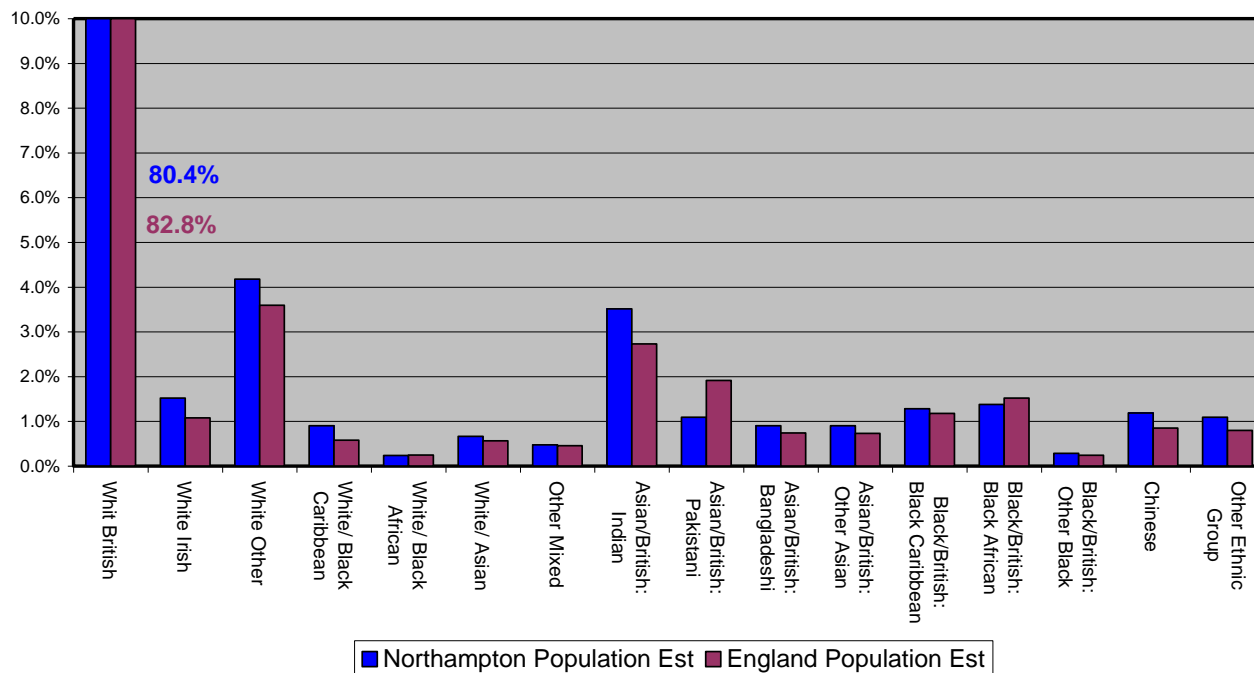

### Northampton Female Population Estimates: Age (%)

**Northampton Population Estimates: Age (%)  
Male Vs Female**

**Population Data by Ethnicity Group**

**Northampton Population Estimates: Ethnicity (%)**

### Northampton Male Population Estimates: Ethnicity (%)