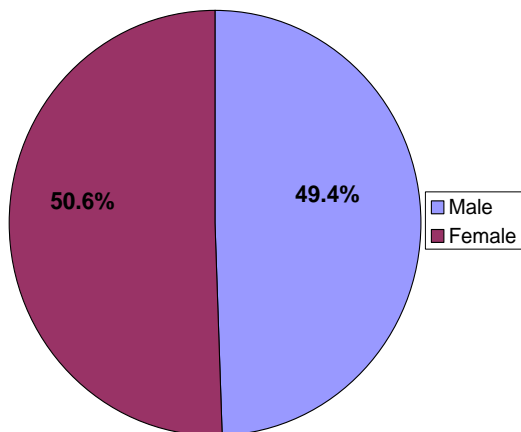

## Northampton Borough Council Scrutiny Panel 1 Community Safety *Population Demographics Data*

### Contents

- Population Demographics: Gender
- Population Demographics: Age
- Population Demographics: Ethnicity
- Population Demographics: Density

*All Data in this document is based upon Office for National Statistics Population Estimates mid-2010.*

## Population Data by Gender

Northampton Population Estimates: Gender (%)

England Population Estimates: Gender (%)