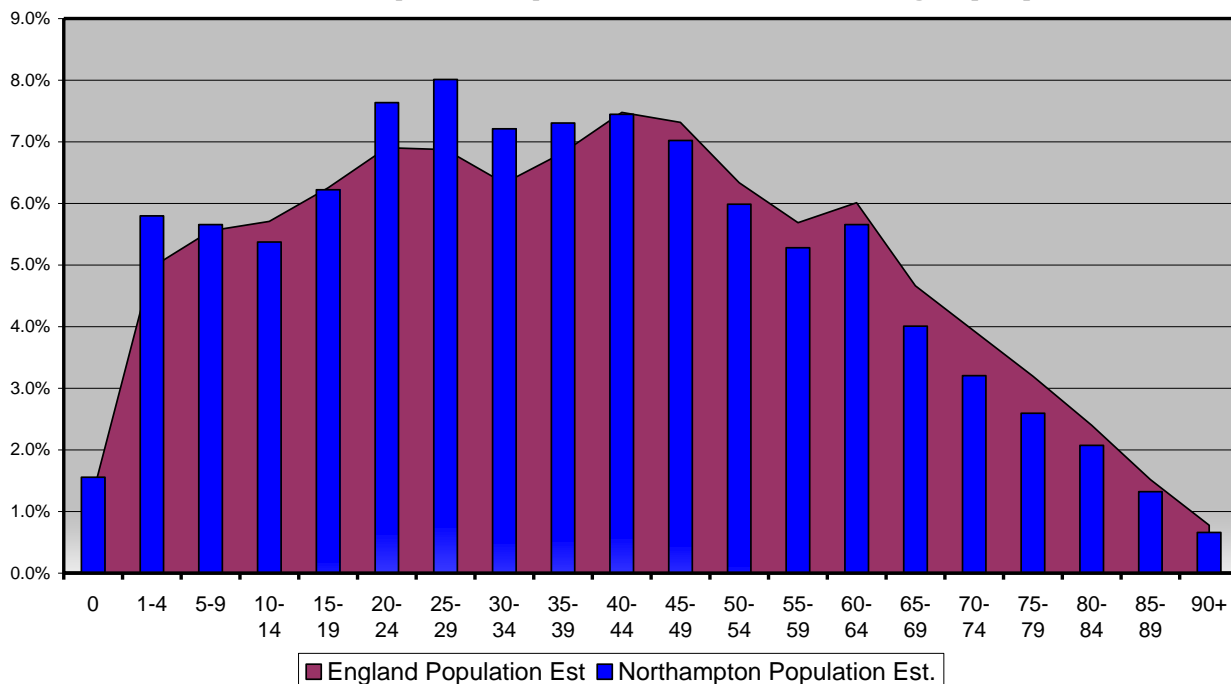

### Contents

- Population Demographics: Gender
- Population Demographics: Age
- Population Demographics: Ethnicity
- Population Demographics: Density

*All Data in this document is based upon Office for National Statistics Population Estimates mid-2010.*

## Population Data by Gender

Northampton Population Estimates: Gender (%)

England Population Estimates: Gender (%)

## Population Data by Age Group

Northampton Population Estimates: Age (%)

### Northampton Male Population Estimates: Age (%)