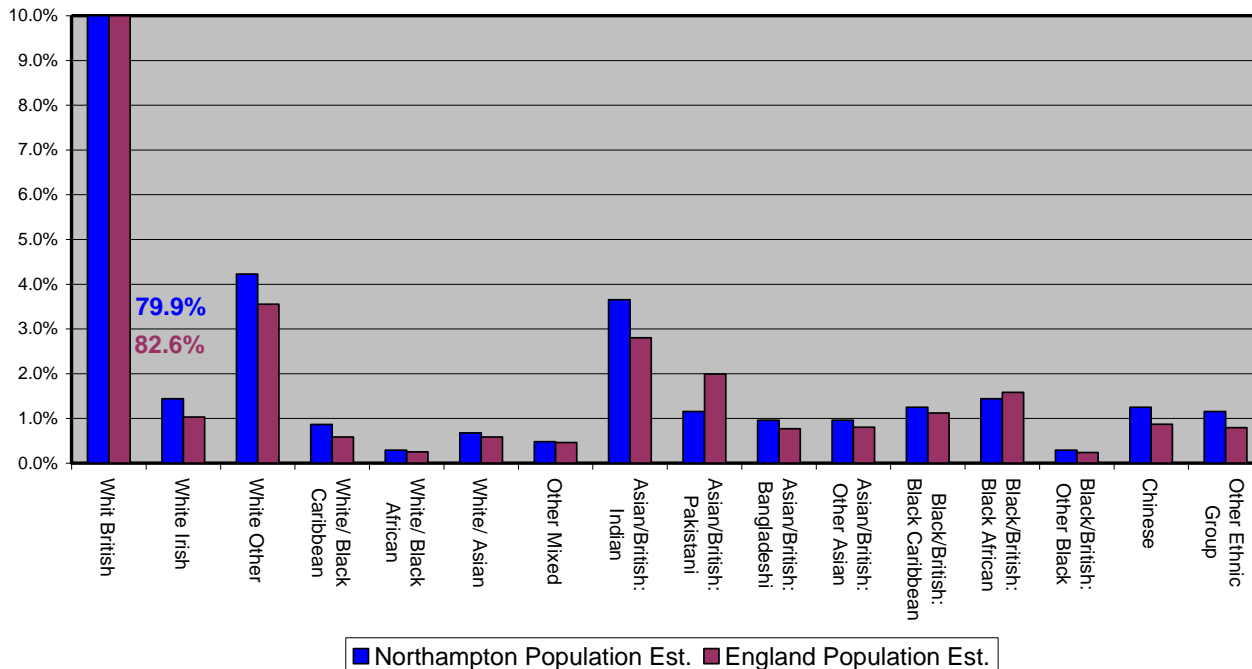

### Northampton Female Population Estimates: Age (%)

**Northampton Population Estimates: Age (%)  
Male Vs Female**

**Population Data by Ethnicity Group**

**Northampton Population Estimates: Ethnicity (%)**

### Northampton Male Population Estimates: Ethnicity (%)