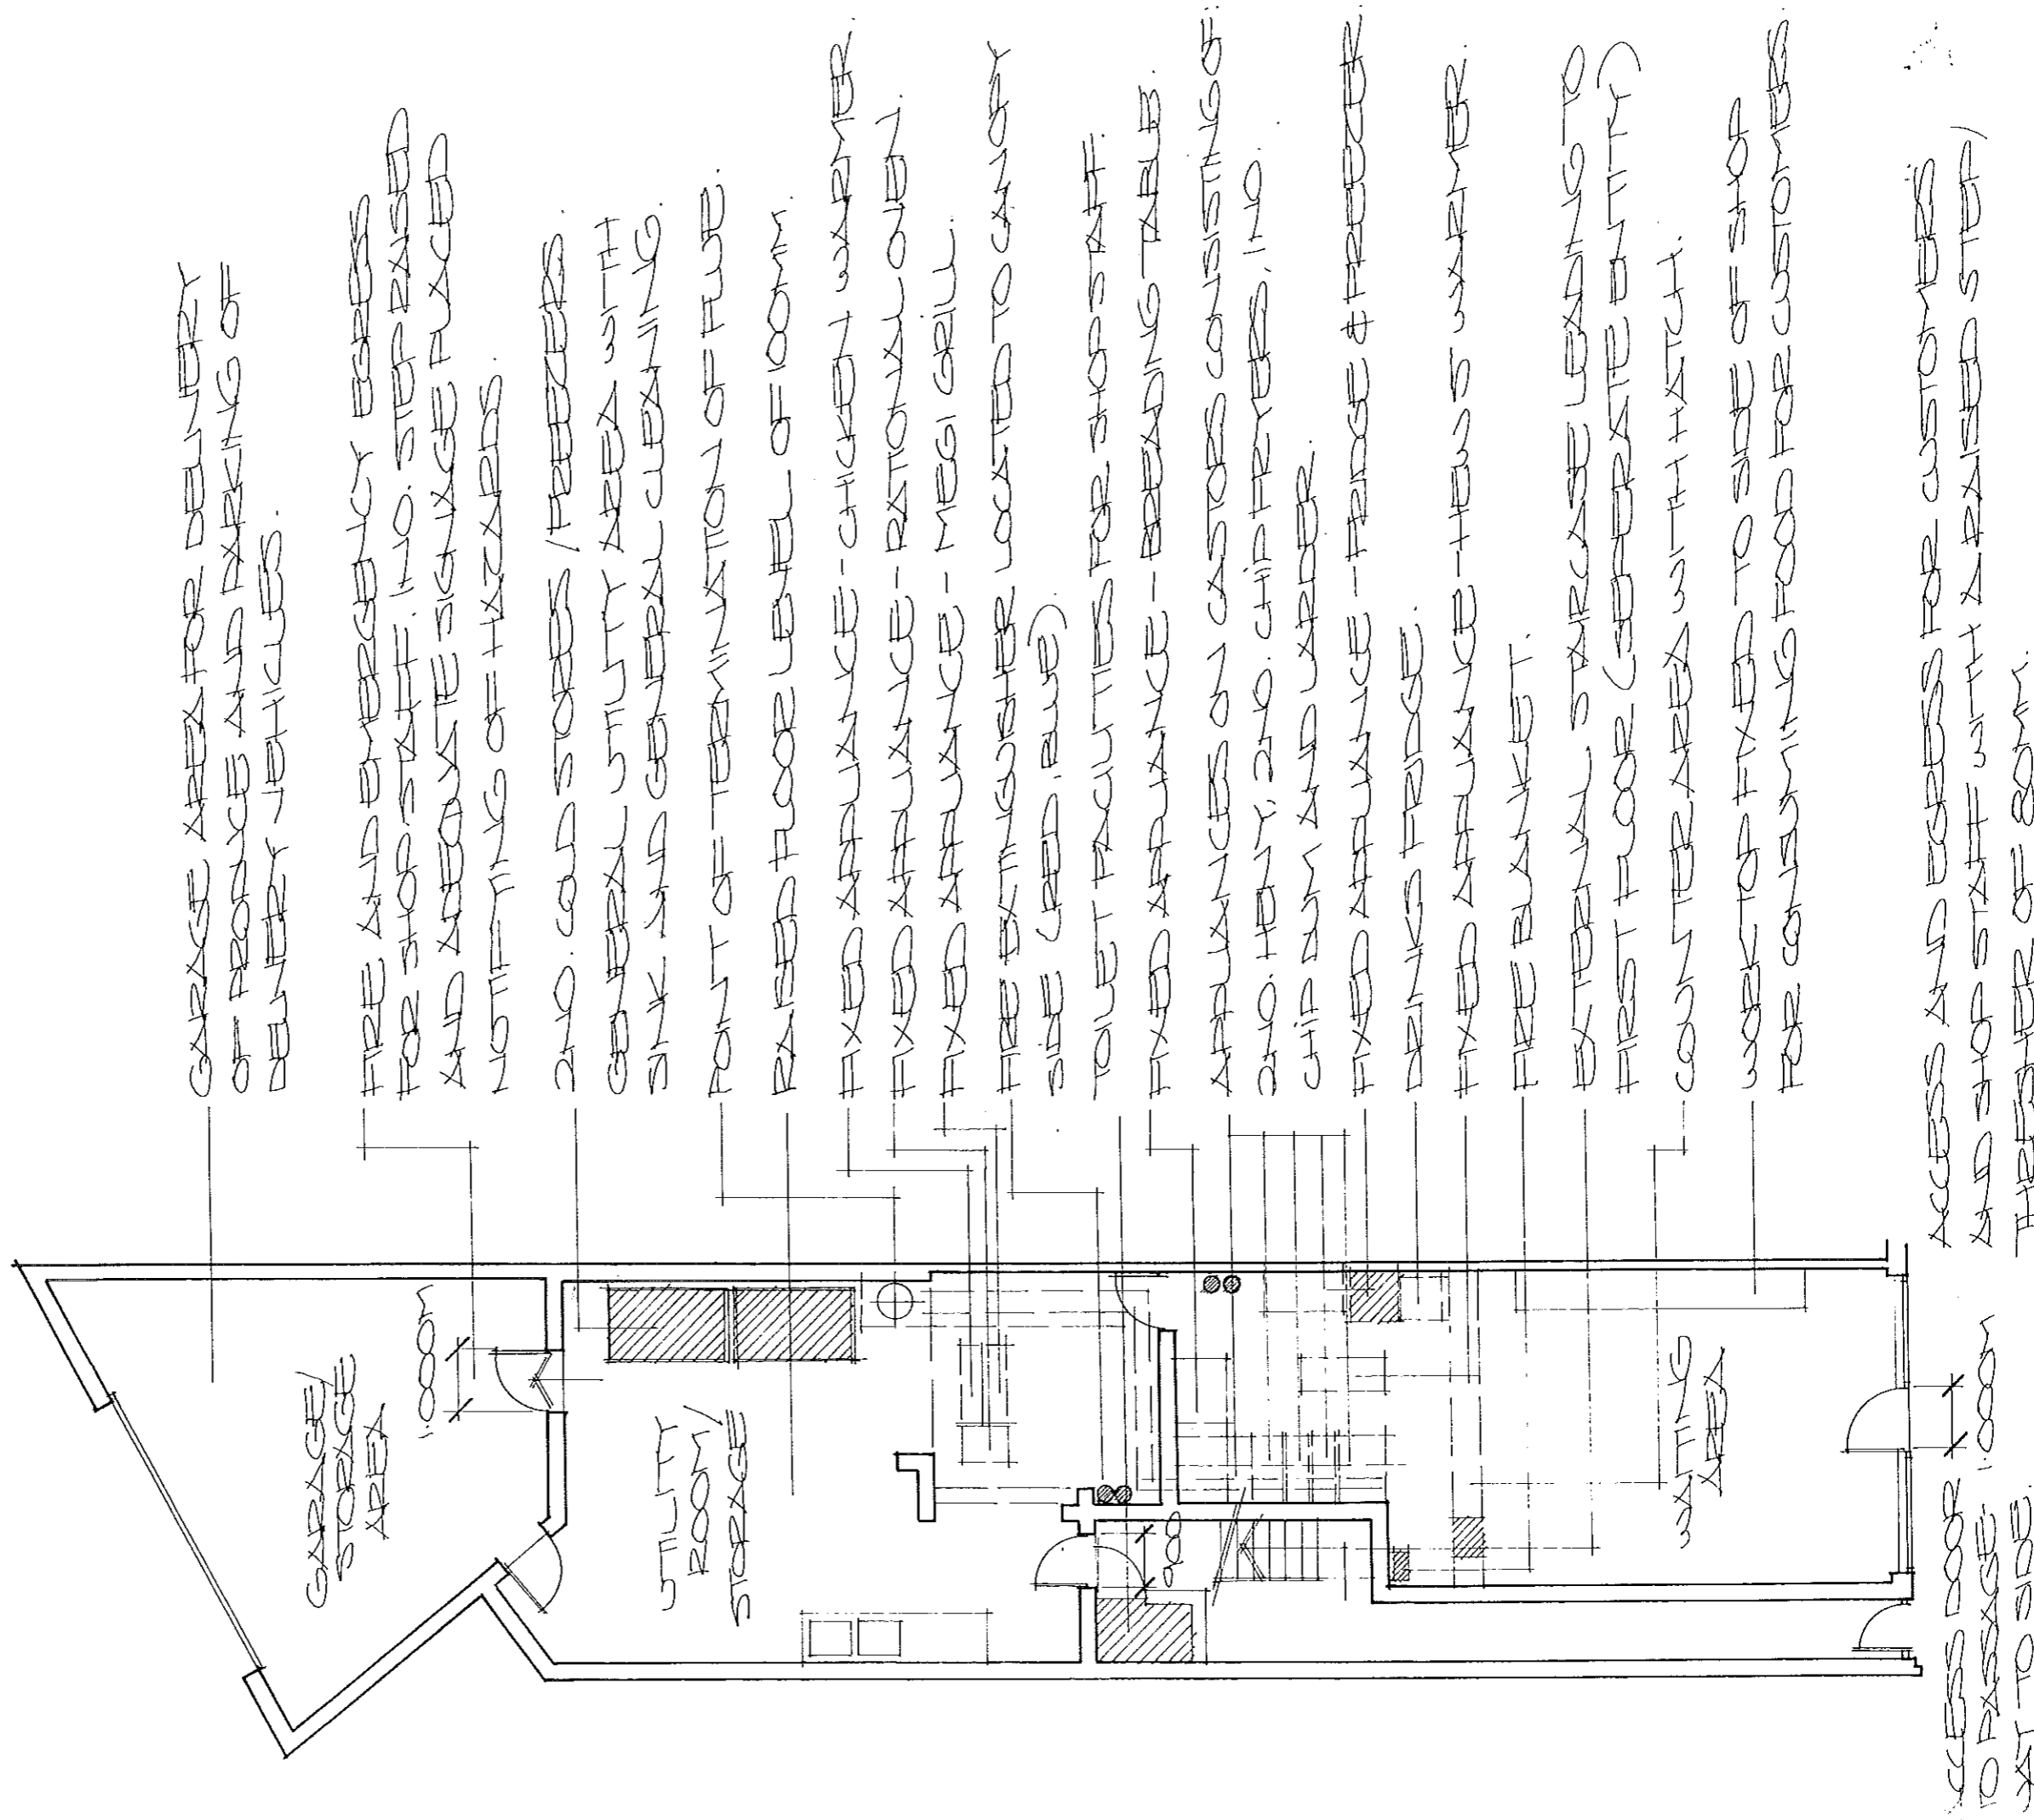

Proposed Premises License Plan at 99 Weedon Road, Northampton, NN5 5BG, T/A Freddy's Chicken & Pizza.

Date - 29<sup>th</sup> January 2011

Scale - 1:100

Drawn - Lukman Vika

Proposed Ground Floor Plan